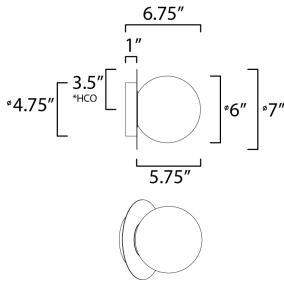

PRODUCT DESCRIPTION

Inspired by both Mid Century Modern and Scandinavian Contemporary this collection spans a large breadth of today's interior design. Straight tubing finished in Satin Brass supports hand blown Satin White cased glass globes. Black accents of metal and Black marble add dramatic detail and upscale appeal.

MEASUREMENTS

DIMENSION : 7" L x 7" W x 7" H x 6.75" Ext
MAX OAH : 4.75" W x 4.75" H
HANGING WEIGHT : 1.54 lb

LAMPING

INPUT VOLTAGE : 120V
BULB : 1 x 40W Incandescent E12 Candelabra , 40W Total
BULB INCLUDED : (Not Included)
LIGHTING_DIRECTION : Omni

FINISHES OPTION

Satin Brass / Black (SBRBK)

GLASS

Satin White SW

MATERIAL

Aluminum, Glass, Steel

RATINGS

cETLus
Damp Location

ADDITIONAL

INSTALL UP/DOWN: Any
OPERATING TEMPERATURE:
-20°C (-4°F), 40°C (104°F)

Always consult a qualified electrician before installing any lighting product.